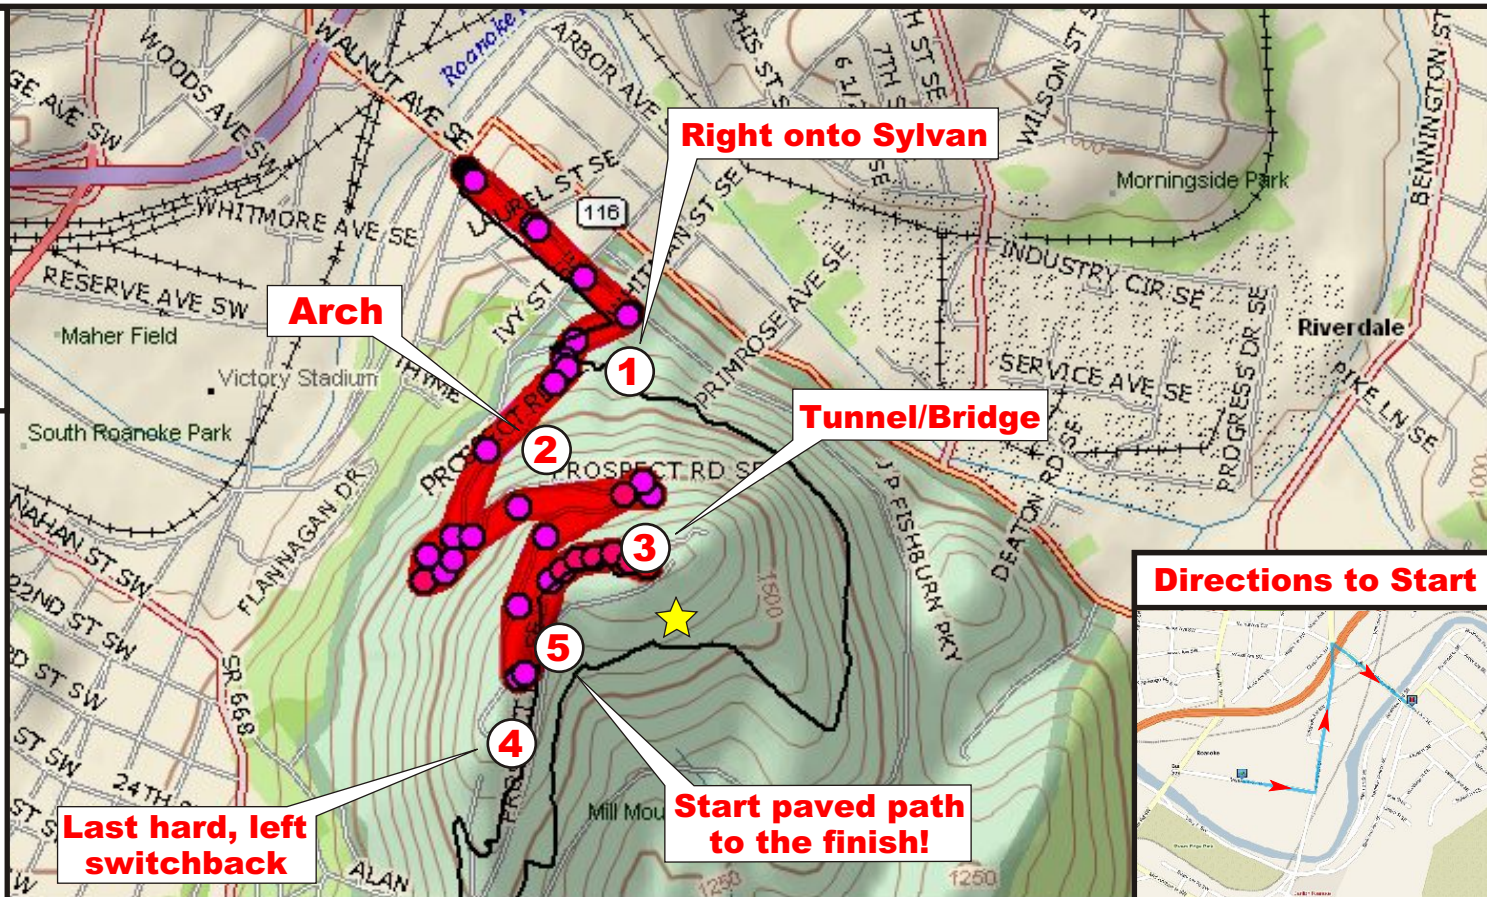

# ID3 2009

WWW.ID3RACES.COM

Jefferson Surgical CLINIC

MILL MOUNTAIN TIME TRIAL  
FRIDAY JULY 3RD

BROUGHT TO YOU BY:

ROANOKE CYCLING ORGANIZATION

Oakey's  
Funeral Service & Crematory

COVENTRY COMMONWEALTH GAMES of Virginia

ROANOKE OUTSIDE.COM

Mail-It PLUS...  
your direct communications partner

Lin Dist: 1.8 mi	1,584 ft	Terr Dist: 1.3 mi	3,168 ft	Elev Gain: 777.2 ft	1.20 mi	Avg Grade: 11	1.87 mi
Climb Elev: 921.2 ft		Desc Elev: 144.0 ft	4,752 ft	Max. Elev: 1,708.3 ft		Min. Elev: 931.1 ft	
Climb Dist: 1.4 mi		Desc Dist: 1,962.1 ft					

Data use subject to license.  
© 2006 DeLorme. Topo USA® 6.0.  
www.delorme.com

MN (8.2° W)