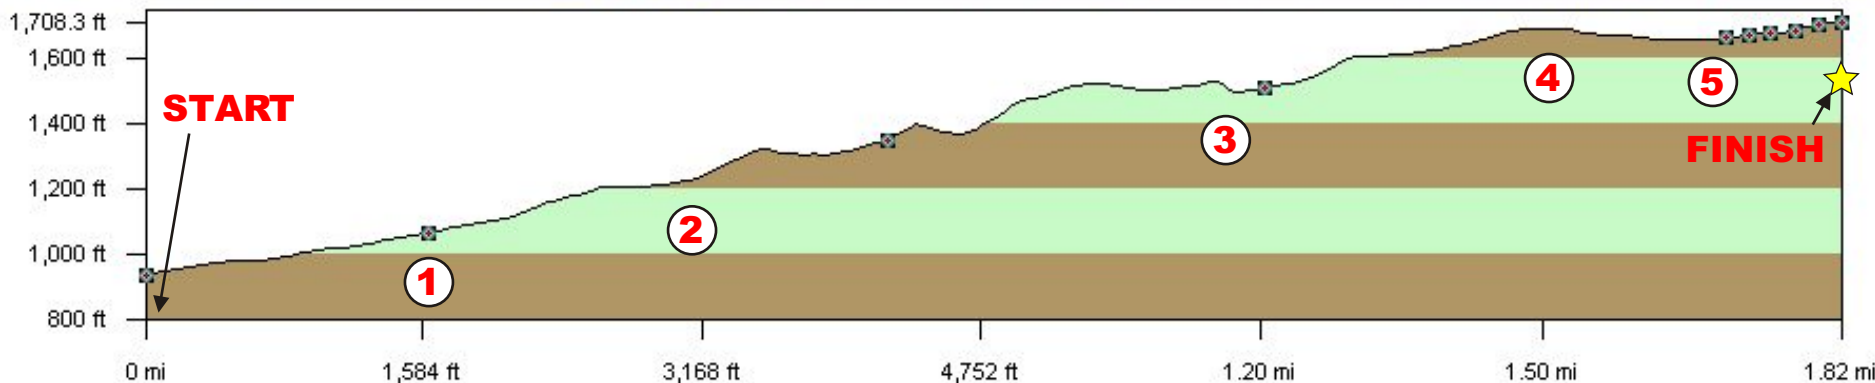

ROANOKE OUTSIDE.COM

Mail-It PLUS...  
your direct communications partner

Lin Dist: 1.8 mi	1,584 ft	Terr Dist: 1.3 mi	3,168 ft	Elev Gain: 777.2 ft	1.20 mi	Avg Grade: 11	1.87 mi
Climb Elev: 921.2 ft		Desc Elev: 144.0 ft	4,752 ft	Max. Elev: 1,708.3 ft		Min. Elev: 931.1 ft	
Climb Dist: 1.4 mi		Desc Dist: 1,962.1 ft					